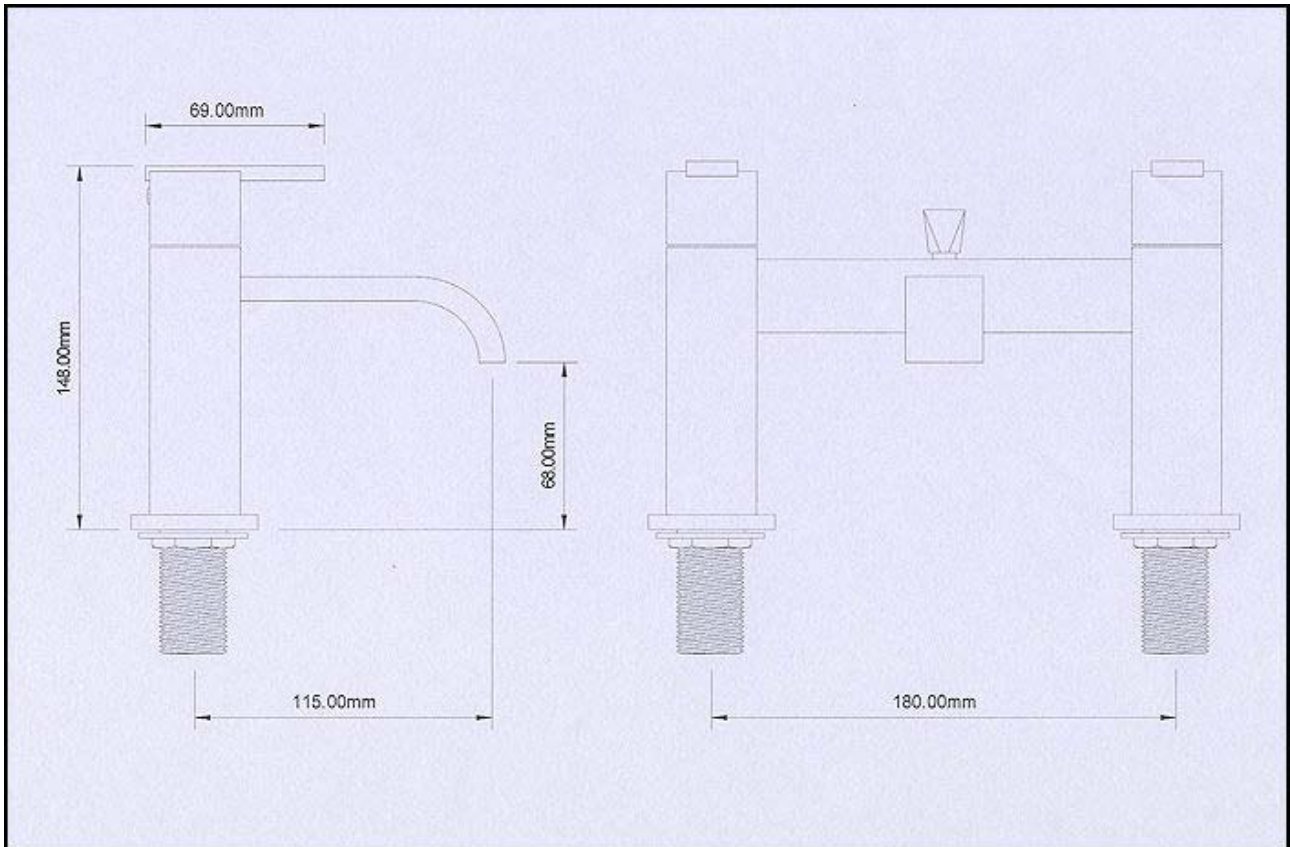

PRICES
Click for more details...
FULL RANGE

Technical Diagram for
Tucana
Tate
TU-TAT003

Bathroom Taps & Showers
Bathroom Furniture
Heated Towel Rails

Tel: 0845 22 55 045

cs@smrBathrooms.co.uk

Designer Radiators
Radiator Valves
Cast Iron Radiators