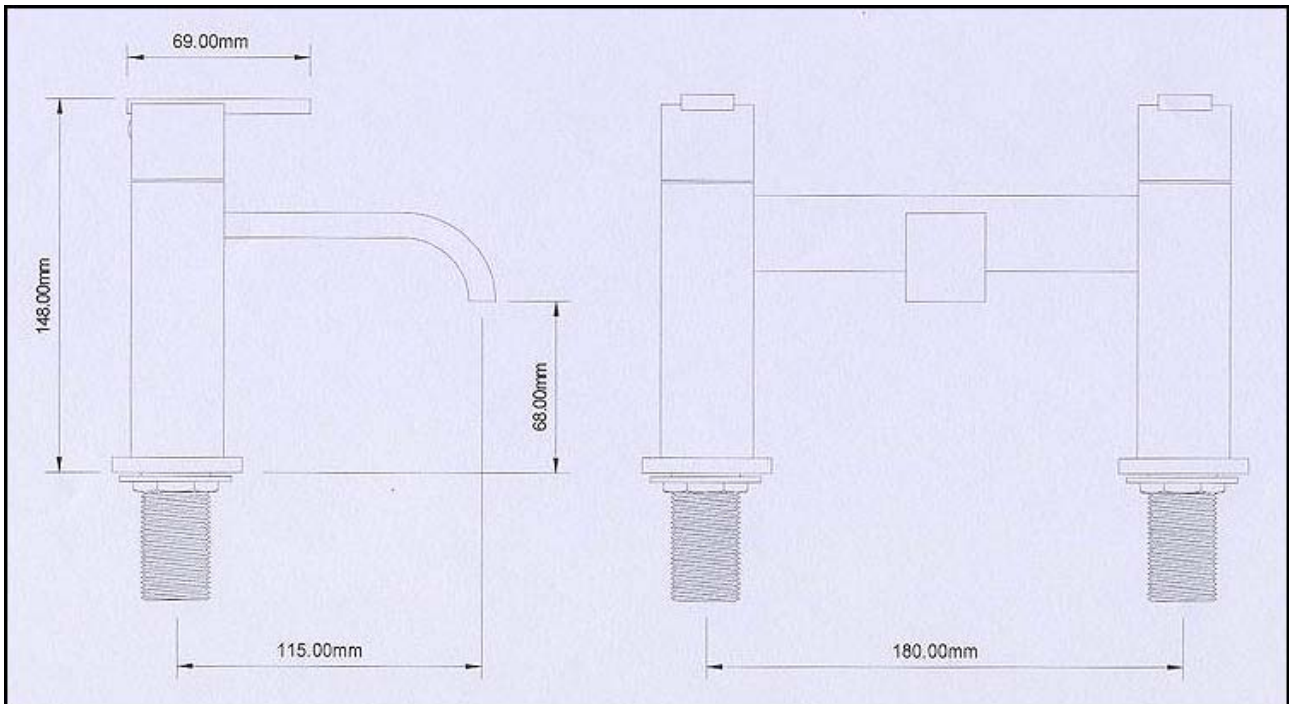

PRICES
Click for more details...
FULL RANGE

Technical Diagram for
Tucana
Tate
TU-TAT004

Bathroom Taps & Showers
Bathroom Furniture
Heated Towel Rails

Tel: 0845 22 55 045

cs@smrBathrooms.co.uk

Designer Radiators
Radiator Valves
Cast Iron Radiators