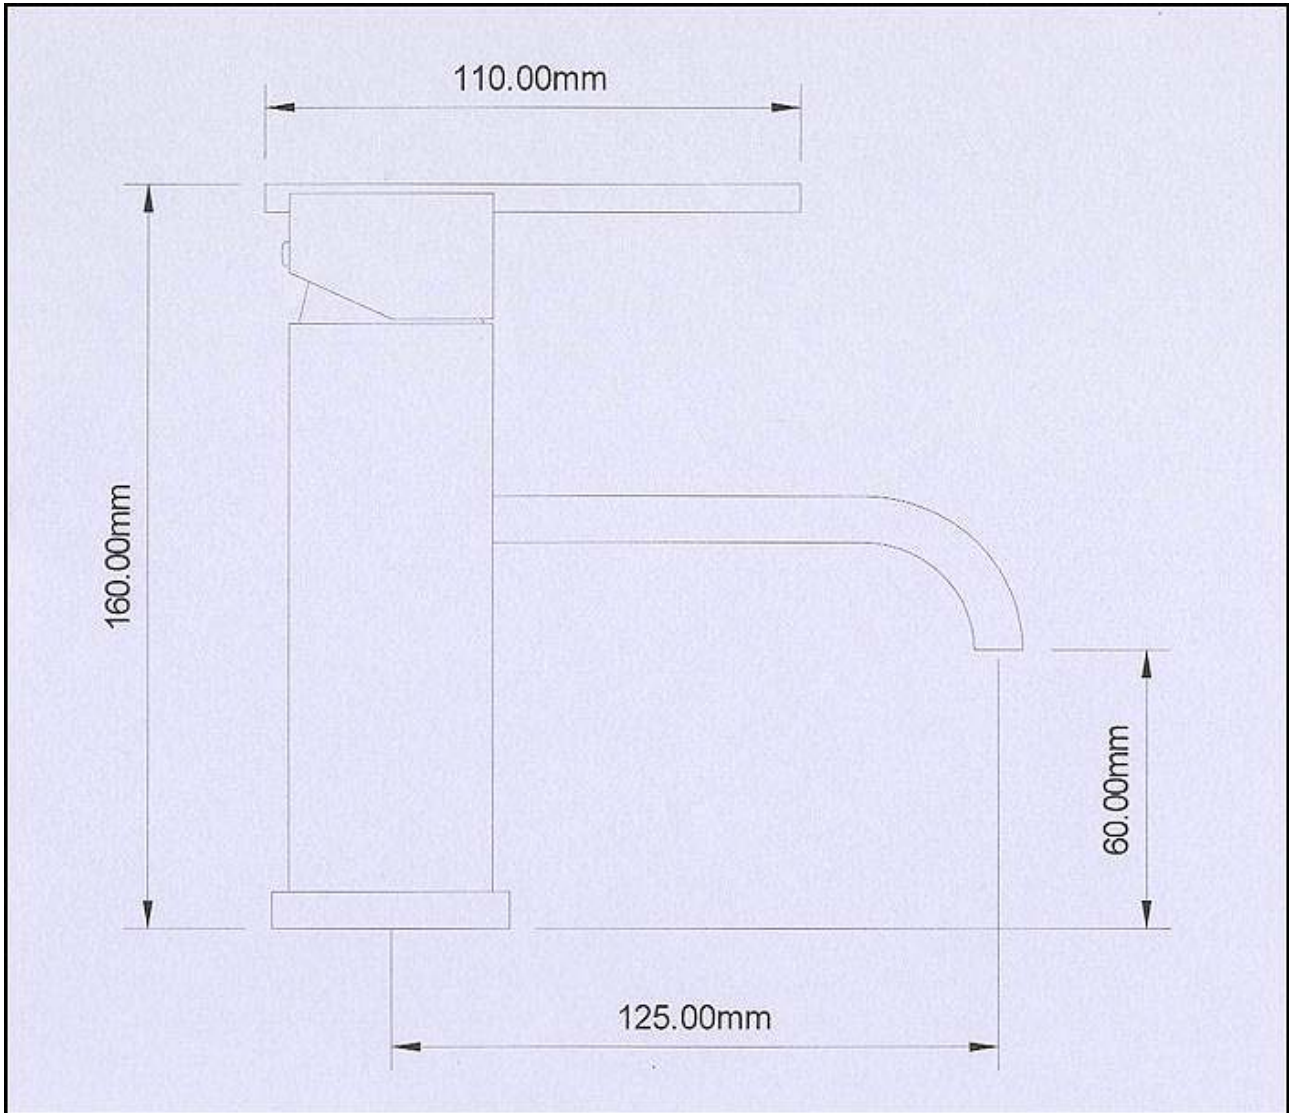

PRICES
Click for more details...
FULL RANGE

Technical Diagram for
Tucana
Tate
TU-TAT007

Bathroom Taps & Showers
Bathroom Furniture
Heated Towel Rails

Tel: 0845 22 55 045

cs@smrBathrooms.co.uk

Designer Radiators
Radiator Valves
Cast Iron Radiators