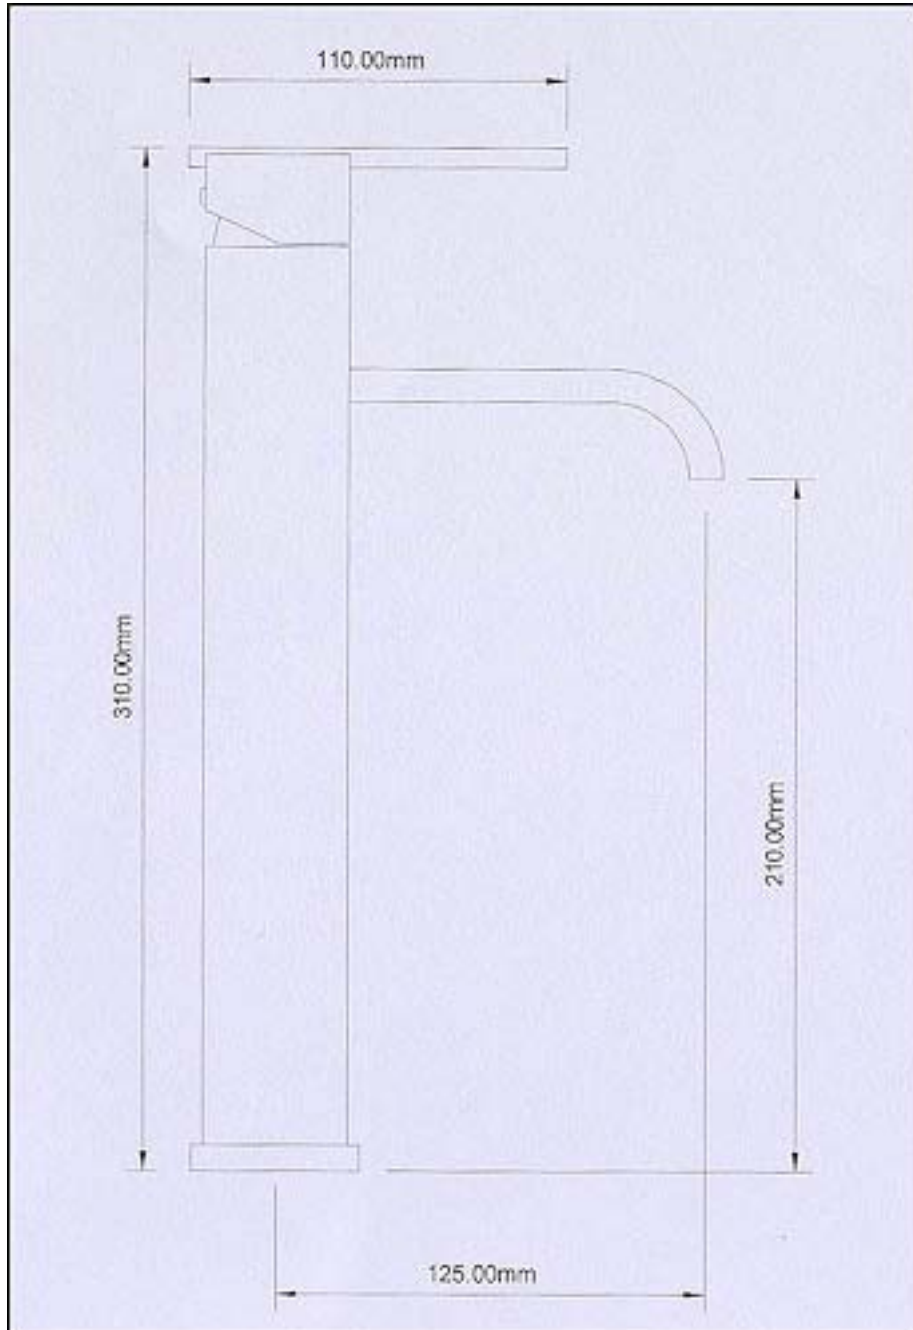

PRICES
Click for more details...
FULL RANGE

Technical Diagram for
Tucana
Tate
TU-TAT007T

Bathroom Taps & Showers
Bathroom Furniture
Heated Towel Rails

Tel: 0845 22 55 045

cs@smrBathrooms.co.uk

Designer Radiators
Radiator Valves
Cast Iron Radiators