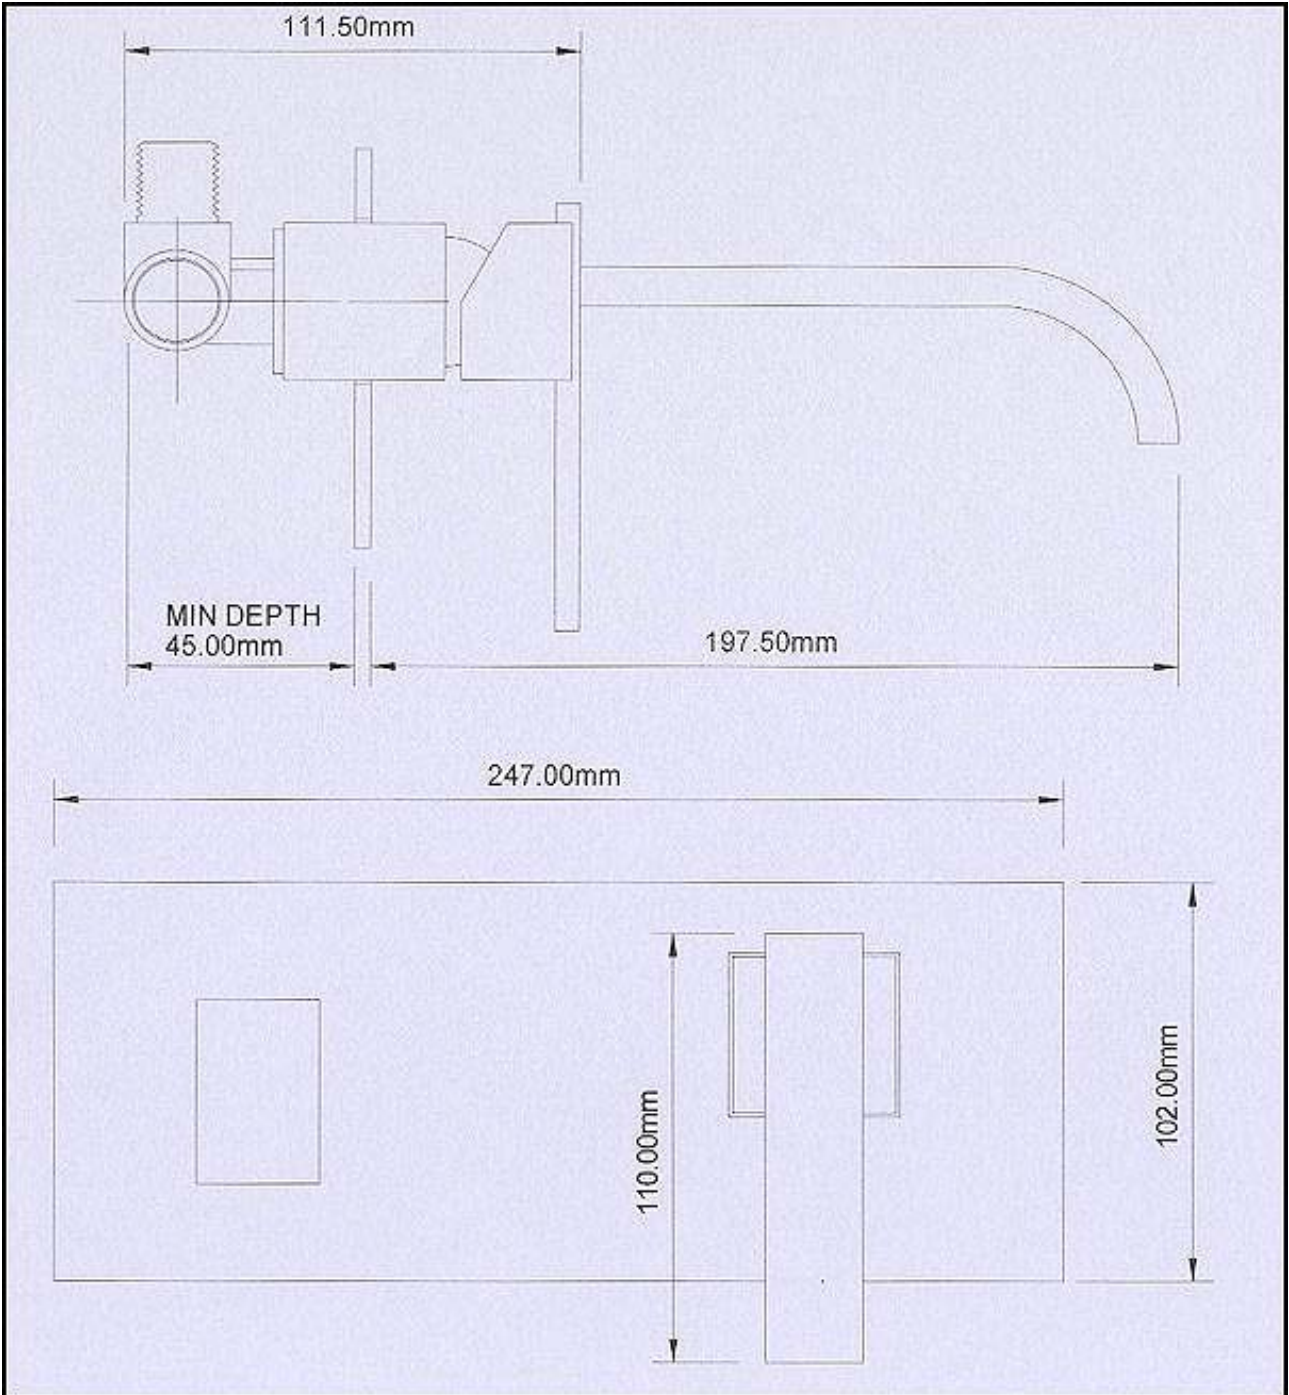

PRICES
Click for more details...
FULL RANGE

Technical Diagram for
Tucana
Tate
TU-TAT0103

Bathroom Taps & Showers
Bathroom Furniture
Heated Towel Rails

Tel: 0845 22 55 045

cs@smrBathrooms.co.uk

Designer Radiators
Radiator Valves
Cast Iron Radiators