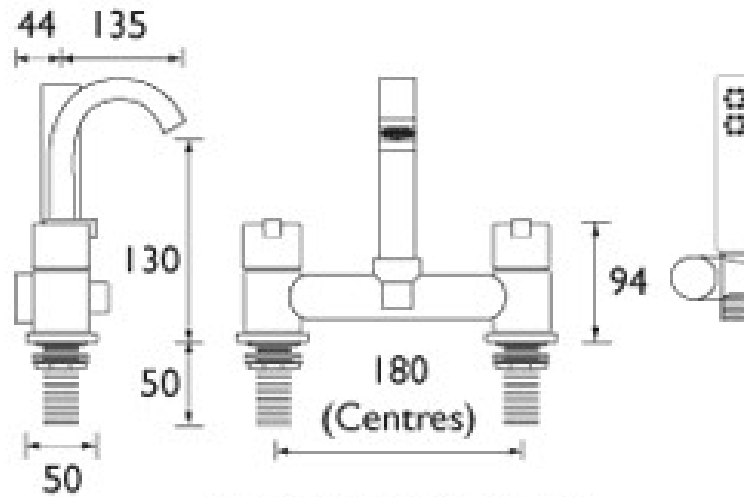

Bristan – Chill – BR-CL-BSM-C

1500mm HOSE, RUB CLEAN
HANDSET & WALL BRACKET