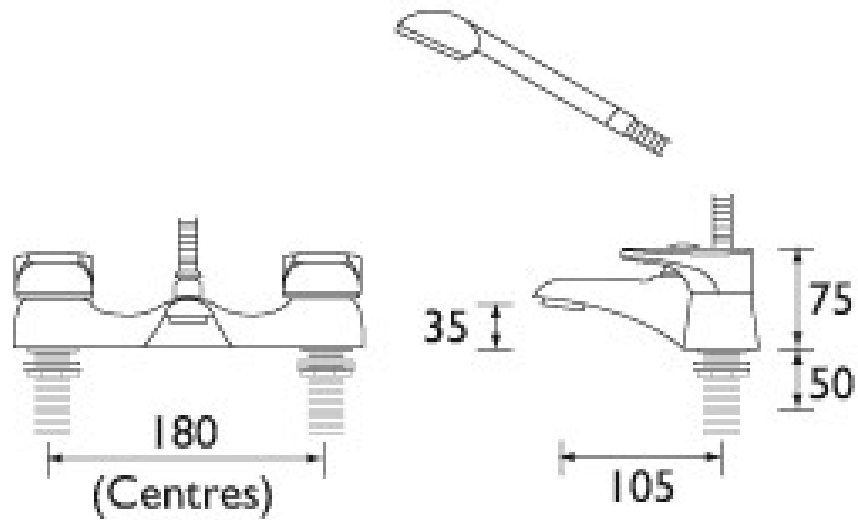

**Bristan – Jute – BR-BSM-C**

1500mm HOSE, RUB CLEAN  
HANDSET & WALL BRACKET