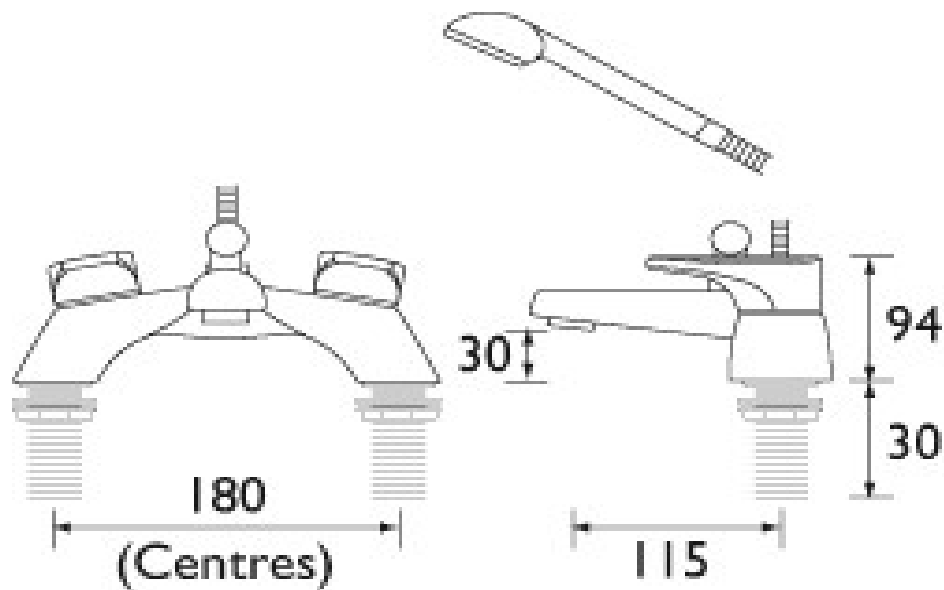

**Bristan – Jute – BR-PBSM-C**

1500mm HOSE, RUB CLEAN  
HANDSET & WALL BRACKET