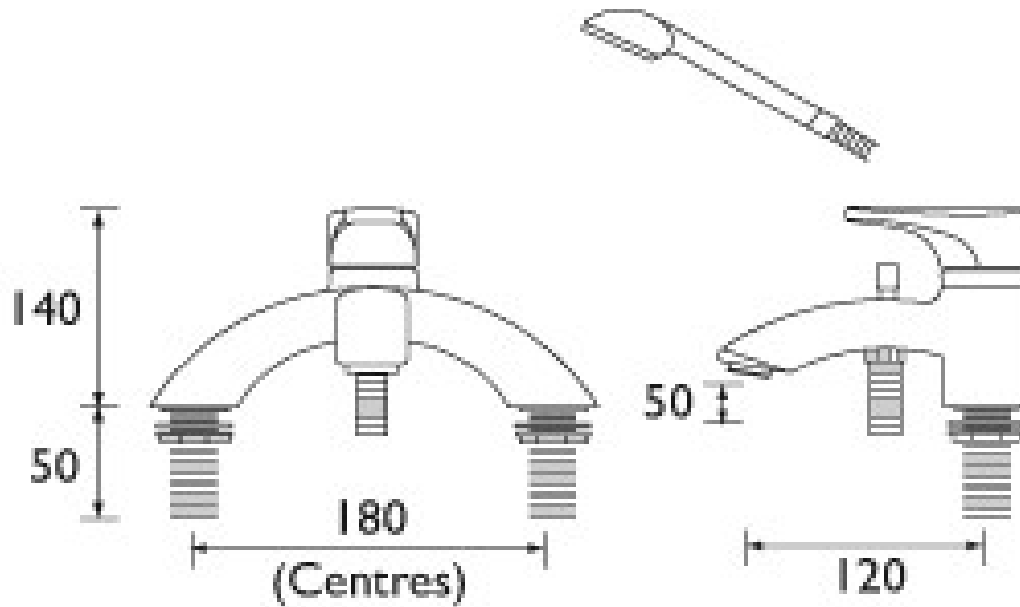

Bristan – Jute – BR-SLBSM-C

1750mm HOSE, RUB CLEAN
HANDSET & WALL BRACKET