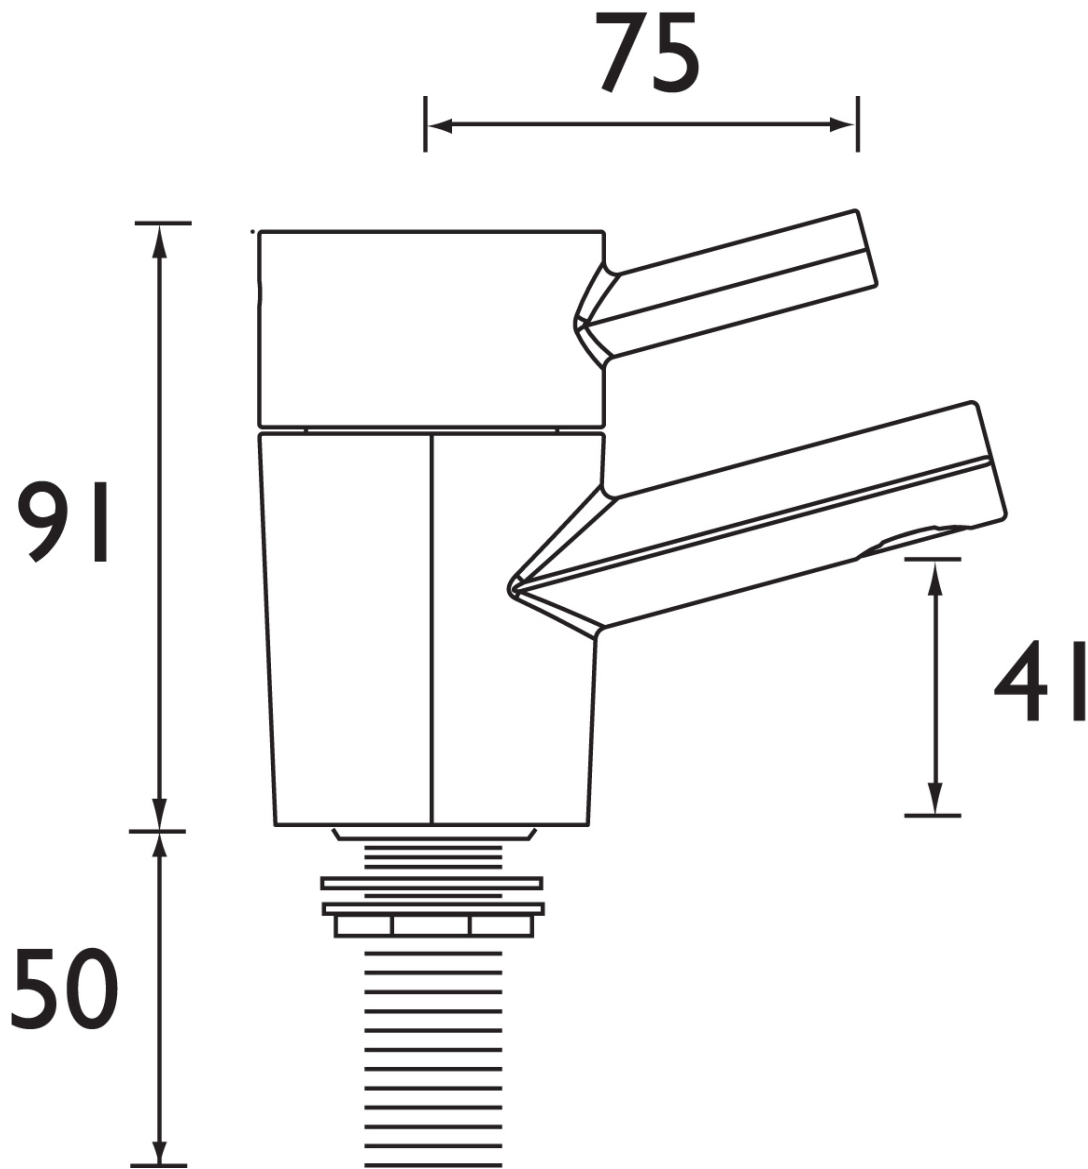

**PRICES**  
Click for more details...  
**FULL RANGE**

Technical Diagram for  
Oval  
Basin Taps  
OL 1/2 C

Bathroom Taps & Showers  
Bathroom Furniture  
Heated Towel Rails

Tel: 0845 22 55 045

cs@smrBathrooms.co.uk