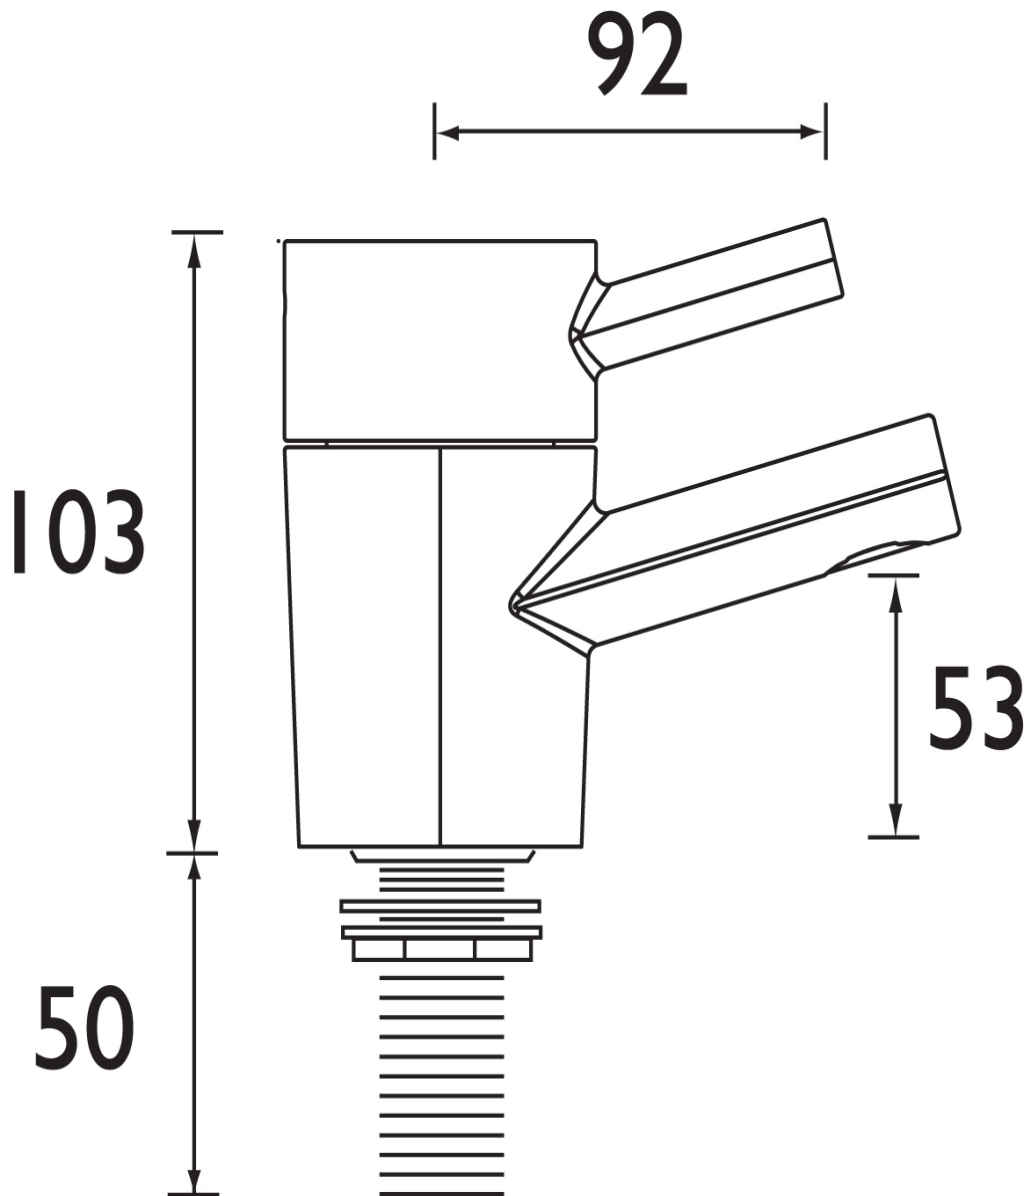

PRICES
Click for more details...
FULL RANGE

Technical Diagram for
Oval
Bath Taps
OL 3/4 C

Bathroom Taps & Showers
Bathroom Furniture
Heated Towel Rails

Tel: 0845 22 55 045

cs@smrBathrooms.co.uk

Designer Radiators
Radiator Valves
Cast Iron Radiators