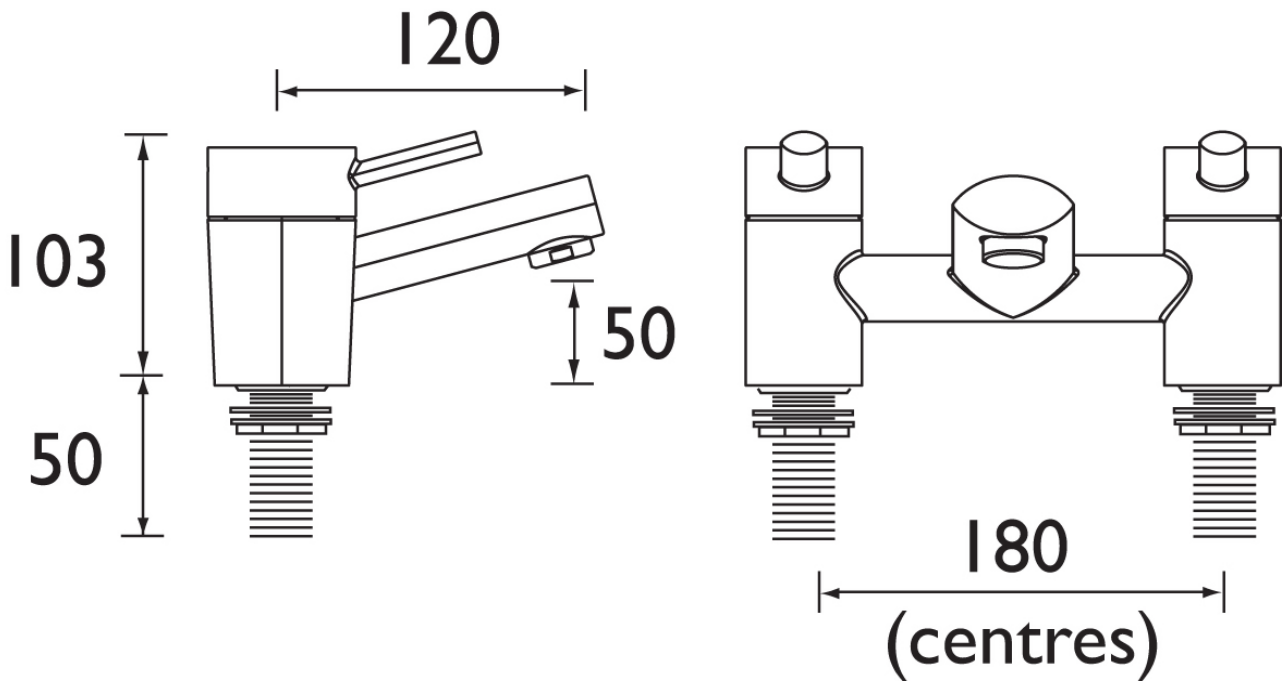

PRICES
Click for more details...
FULL RANGE

Technical Diagram for
Oval
Bath Filler
OLBF C

Bathroom Taps & Showers
Bathroom Furniture
Heated Towel Rails

Tel: 0845 22 55 045

cs@smrBathrooms.co.uk

Designer Radiators
Radiator Valves
Cast Iron Radiators