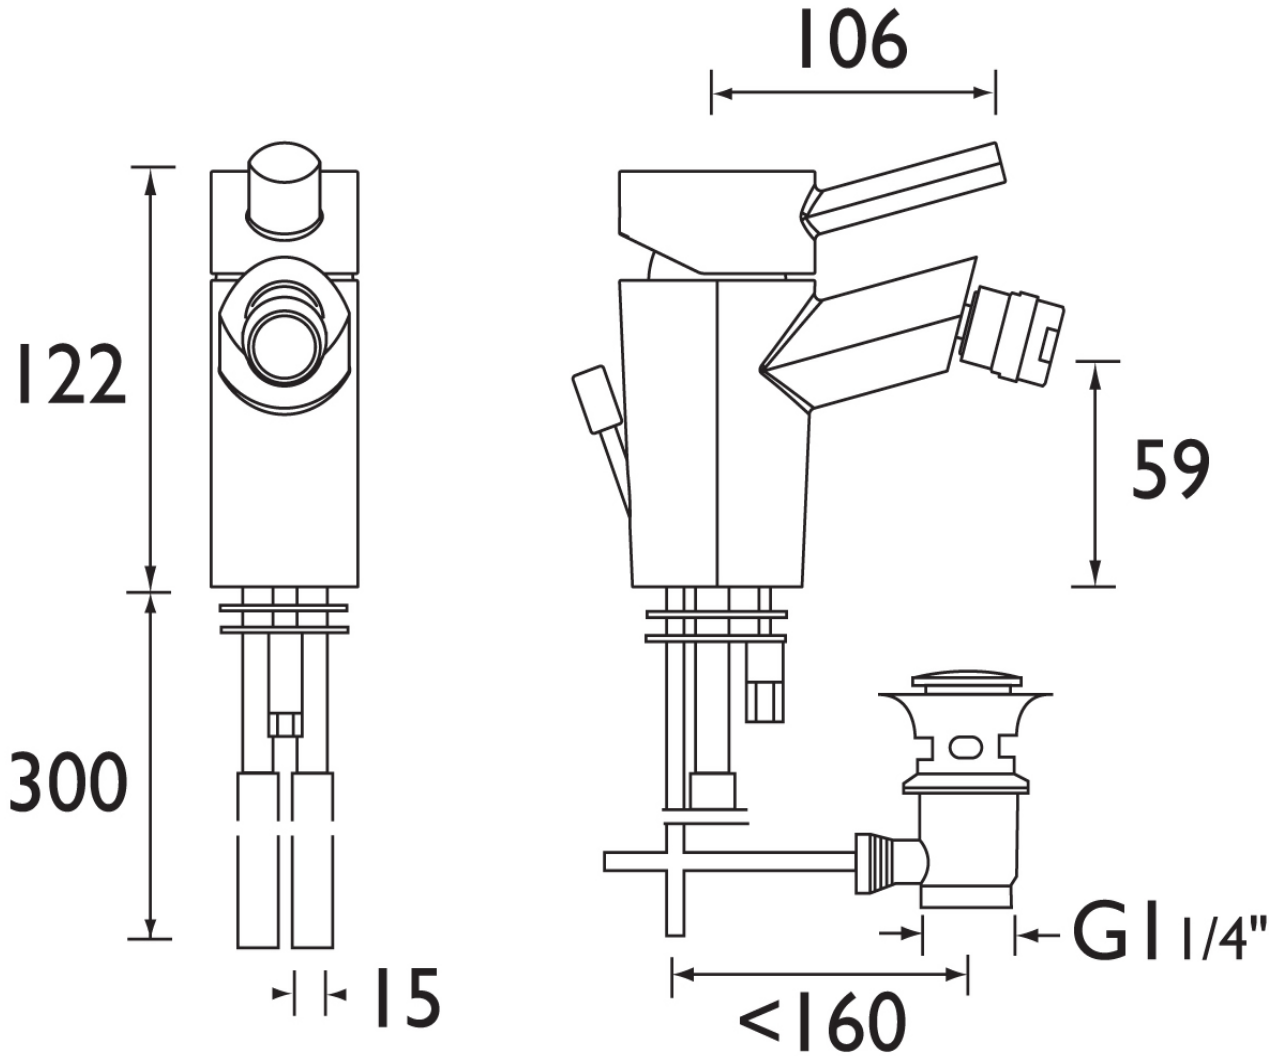

PRICES
Click for more details...
FULL RANGE

Technical Diagram for
Oval
Bidet Mixer
OL BID C

Bathroom Taps & Showers
Bathroom Furniture
Heated Towel Rails

Tel: 0845 22 55 045

cs@smrBathrooms.co.uk

Designer Radiators
Radiator Valves
Cast Iron Radiators