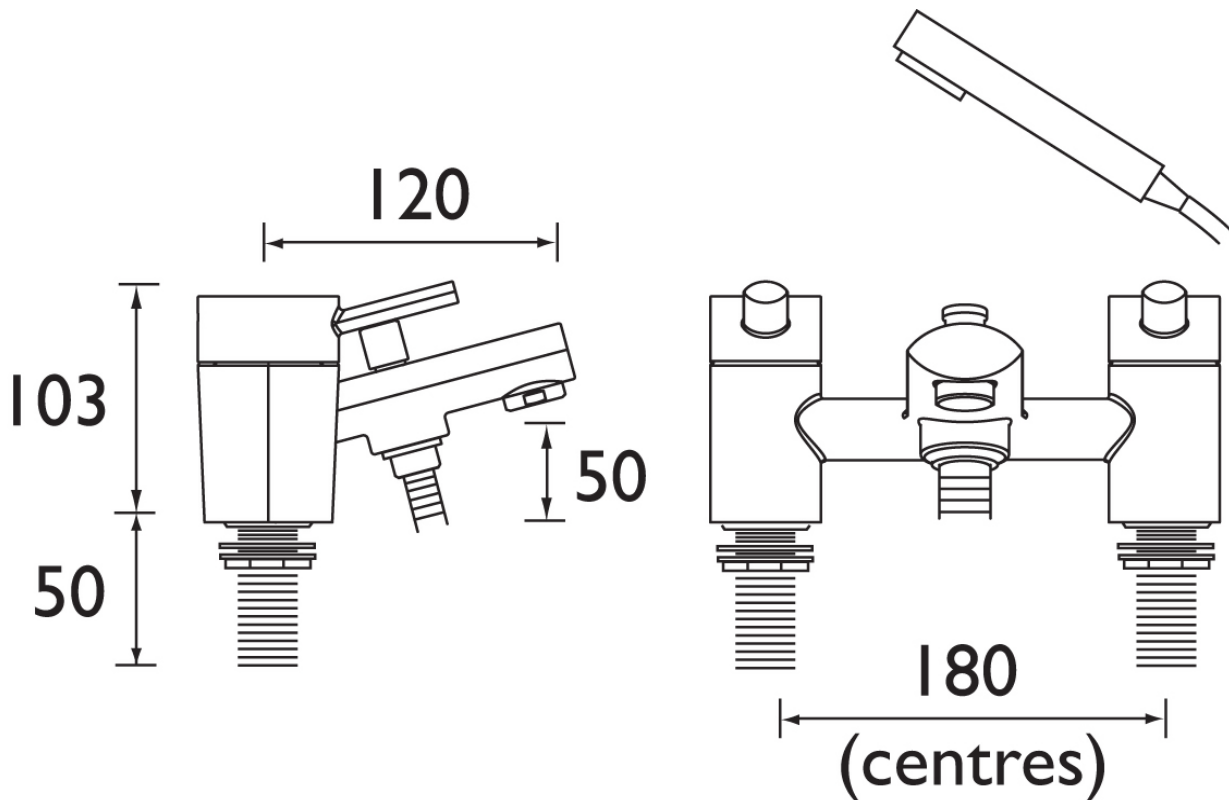

**PRICES**  
Click for more details...  
**FULL RANGE**

Technical Diagram for  
Oval  
Bath Shower Mixer  
**OL BSM C**

1750mm HOSE, RUB CLEAN  
HANDSET & WALL BRACKET

Bathroom Taps & Showers  
Bathroom Furniture  
Heated Towel Rails