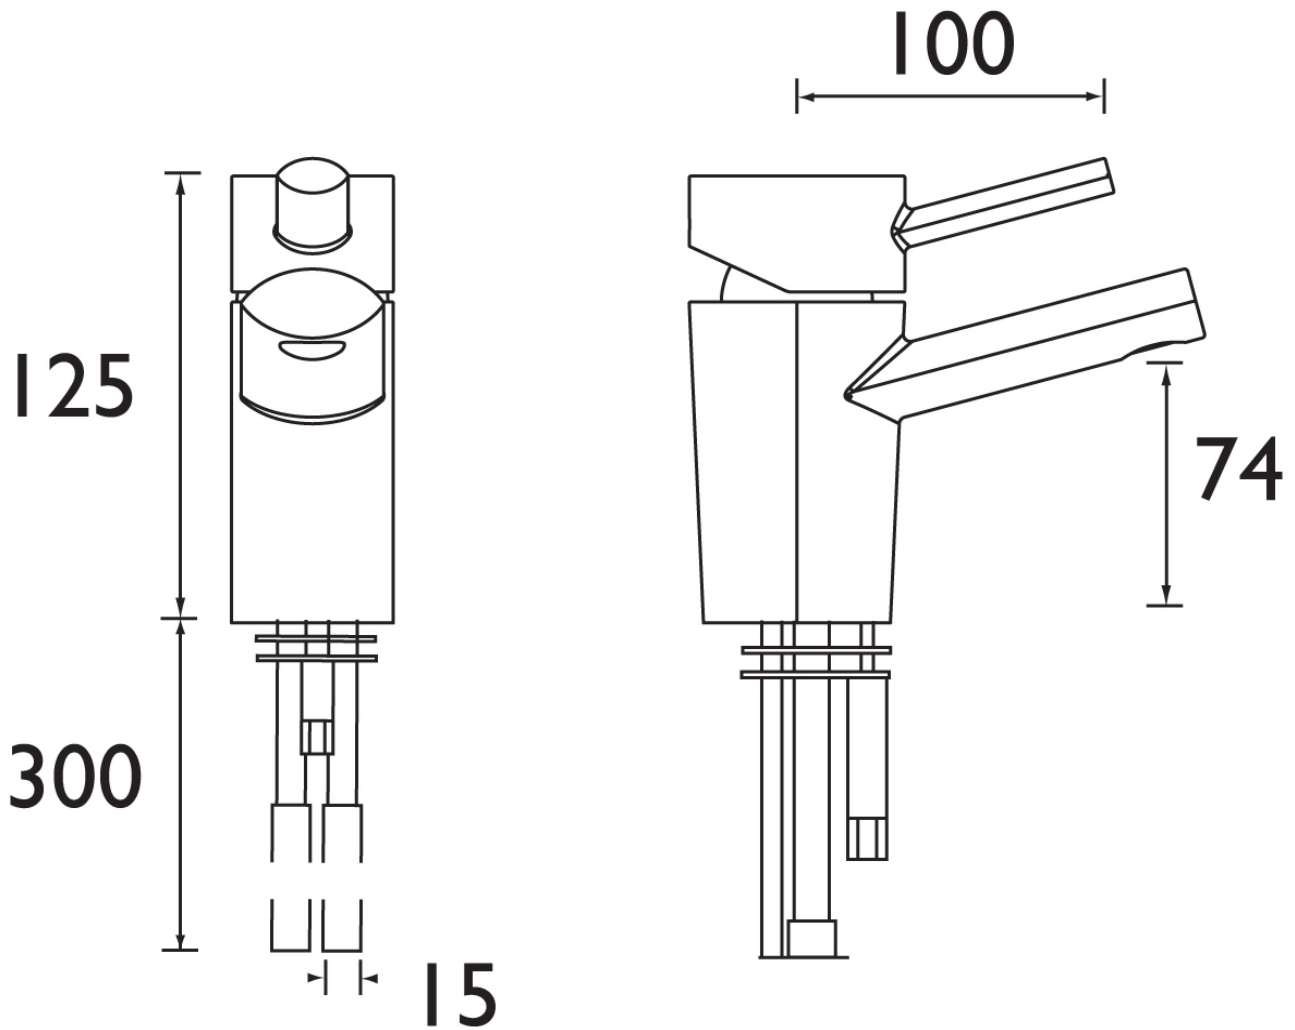

PRICES
Click for more details...
FULL RANGE

Technical Diagram for
Oval
Eco-Click Basin Mixer
OLEBASNW C

Bathroom Taps & Showers
Bathroom Furniture
Heated Towel Rails

Tel: 0845 22 55 045

Designer Radiators
Radiator Valves
Cast Iron Radiators