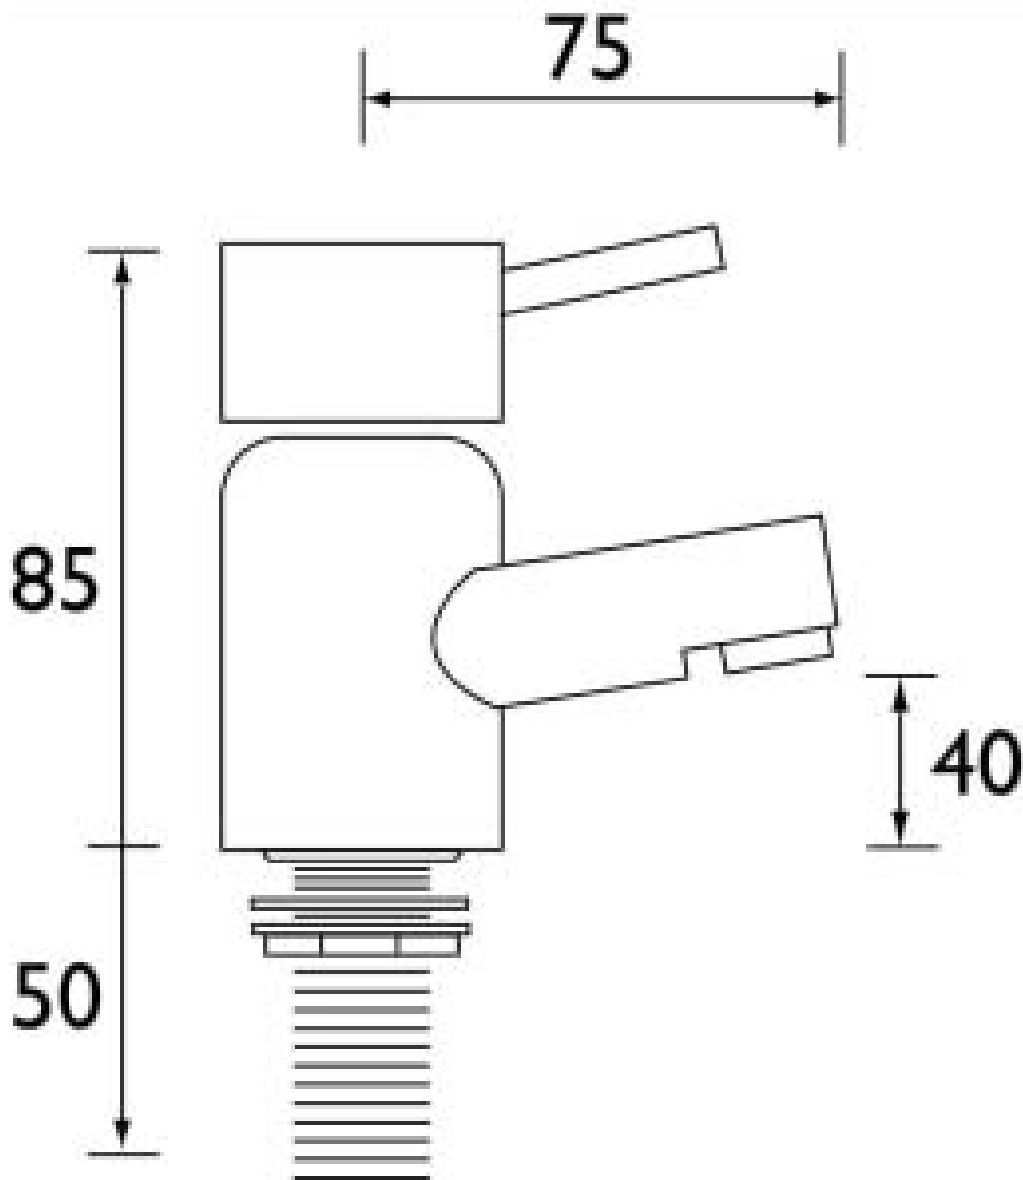

**PRICES**  
Click for more details...  
**FULL RANGE**

Technical Diagram for  
Bristan  
Prism  
BR-PM-1/2

Bathroom Taps & Showers  
Bathroom Furniture  
Heated Towel Rails

Tel: 0845 22 55 045

cs@smrBathrooms.co.uk