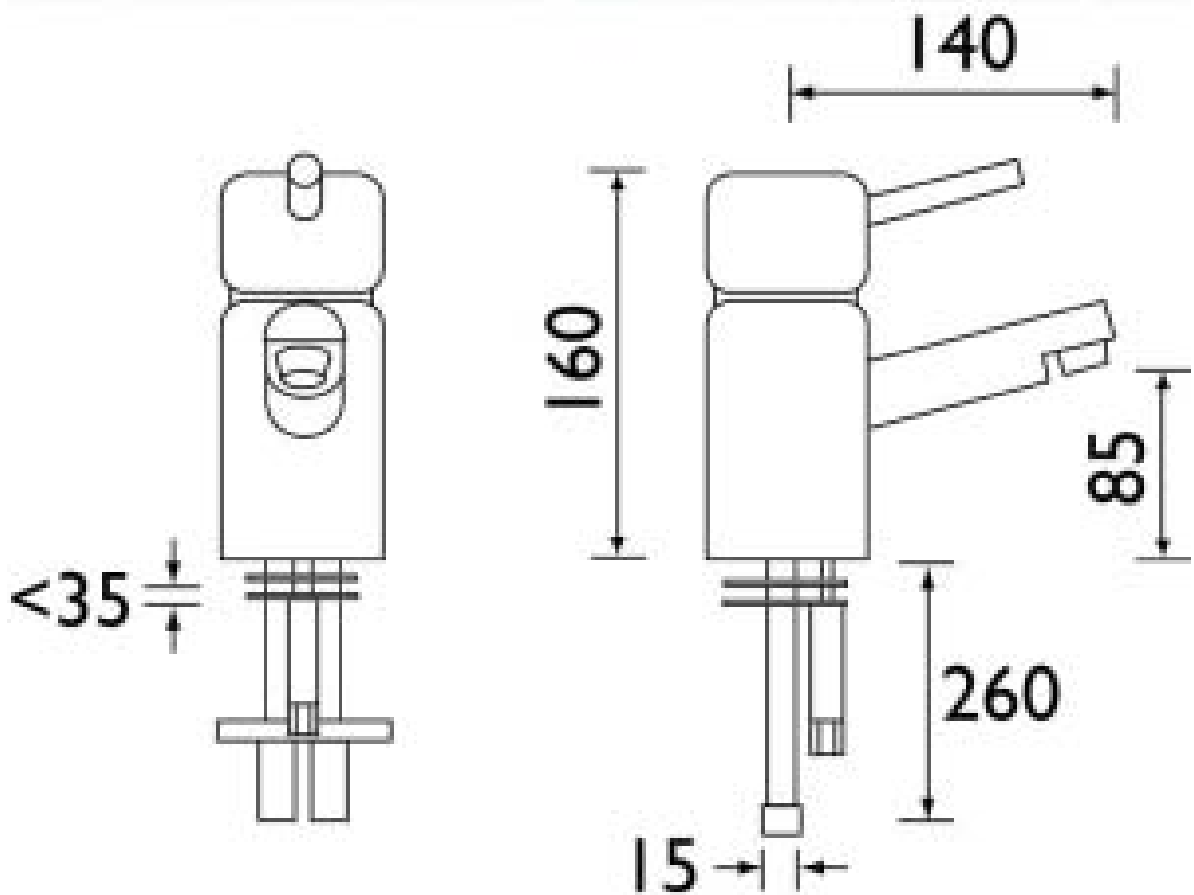

PRICES
Click for more details...
FULL RANGE

Technical Diagram for
Bristan
Prism
BR-PM-1HBF

Bathroom Taps & Showers
Bathroom Furniture
Heated Towel Rails

Tel: 0845 22 55 045

Designer Radiators
Radiator Valves
Cast Iron Radiators