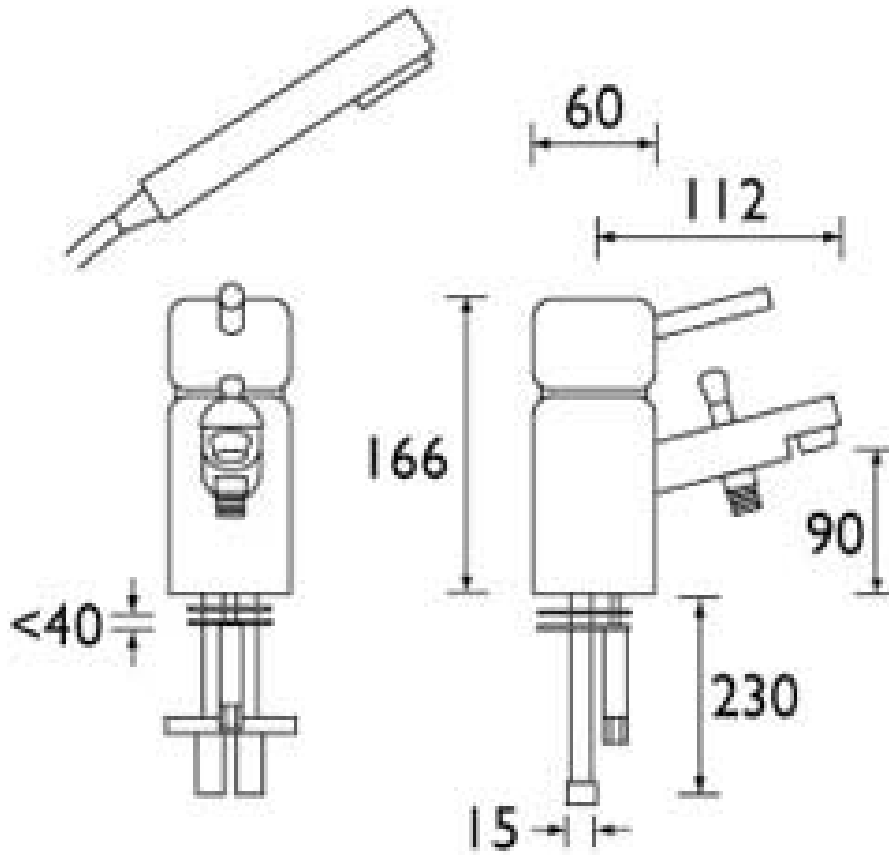

PRICES
Click for more details...
FULL RANGE

Technical Diagram for
Bristan
Prism
BR-PM-1HBSM

**1750mm HOSE, RUB CLEAN
HANDSET & WALL BRACKET**

Bathroom Taps & Showers
Bathroom Furniture
Heated Towel Rails