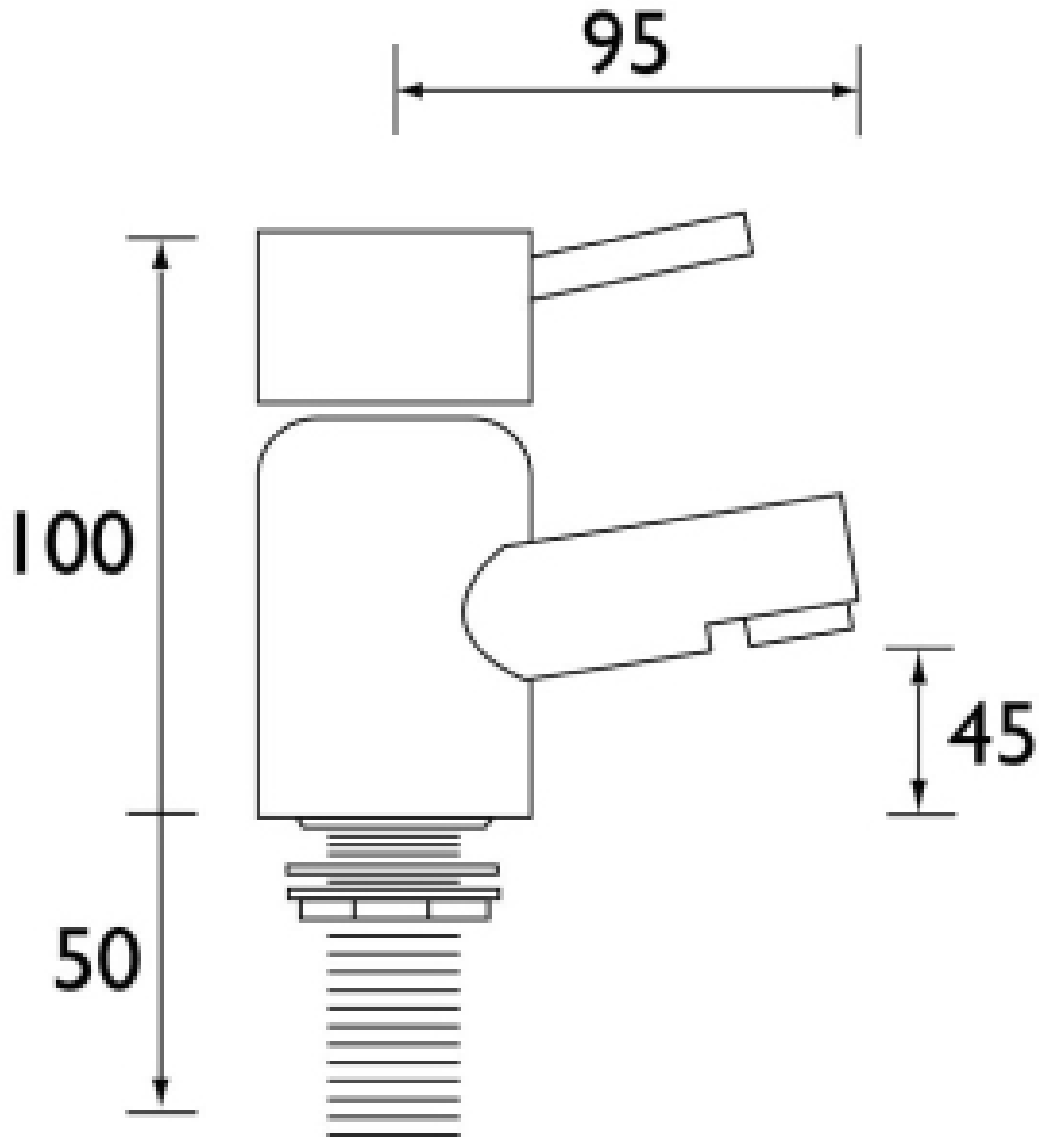

PRICES
Click for more details...
FULL RANGE

Technical Diagram for
Bristan
Prism
BR-PM-3/4

Bathroom Taps & Showers
Bathroom Furniture
Heated Towel Rails

Tel: 0845 22 55 045

cs@smrBathrooms.co.uk

Designer Radiators
Radiator Valves
Cast Iron Radiators