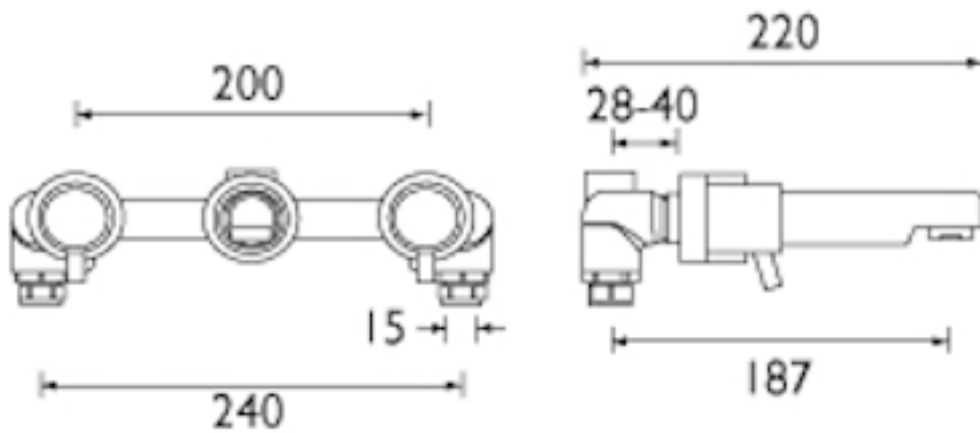

PRICES
Click for more details...
FULL RANGE

Technical Diagram for
Bristan
Prism
BR-PM-3HWMBAS

Bathroom Taps & Showers
Bathroom Furniture
Heated Towel Rails

Tel: 0845 22 55 045

cs@smrBathrooms.co.uk

Designer Radiators
Radiator Valves
Cast Iron Radiators