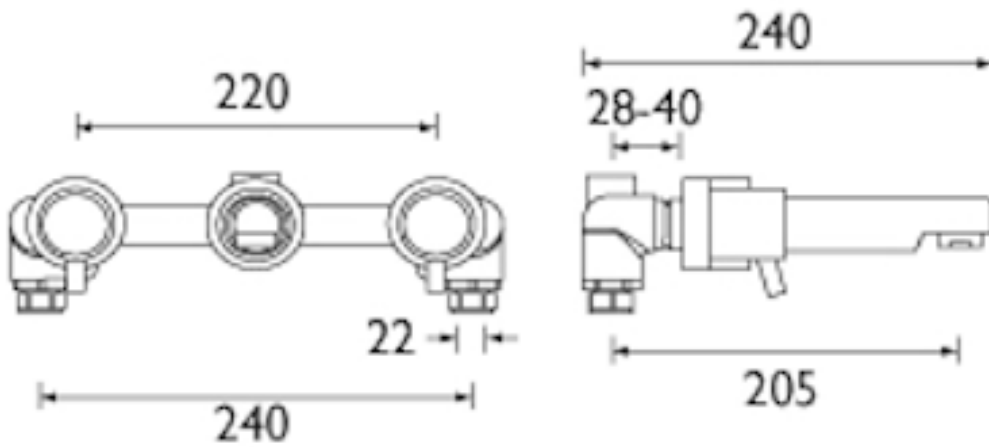

PRICES
Click for more details...
FULL RANGE

Technical Diagram for
Bristan
Prism
BR-PM-3HWMBF

Bathroom Taps & Showers
Bathroom Furniture
Heated Towel Rails

Tel: 0845 22 55 045

cs@smrBathrooms.co.uk

Designer Radiators
Radiator Valves
Cast Iron Radiators