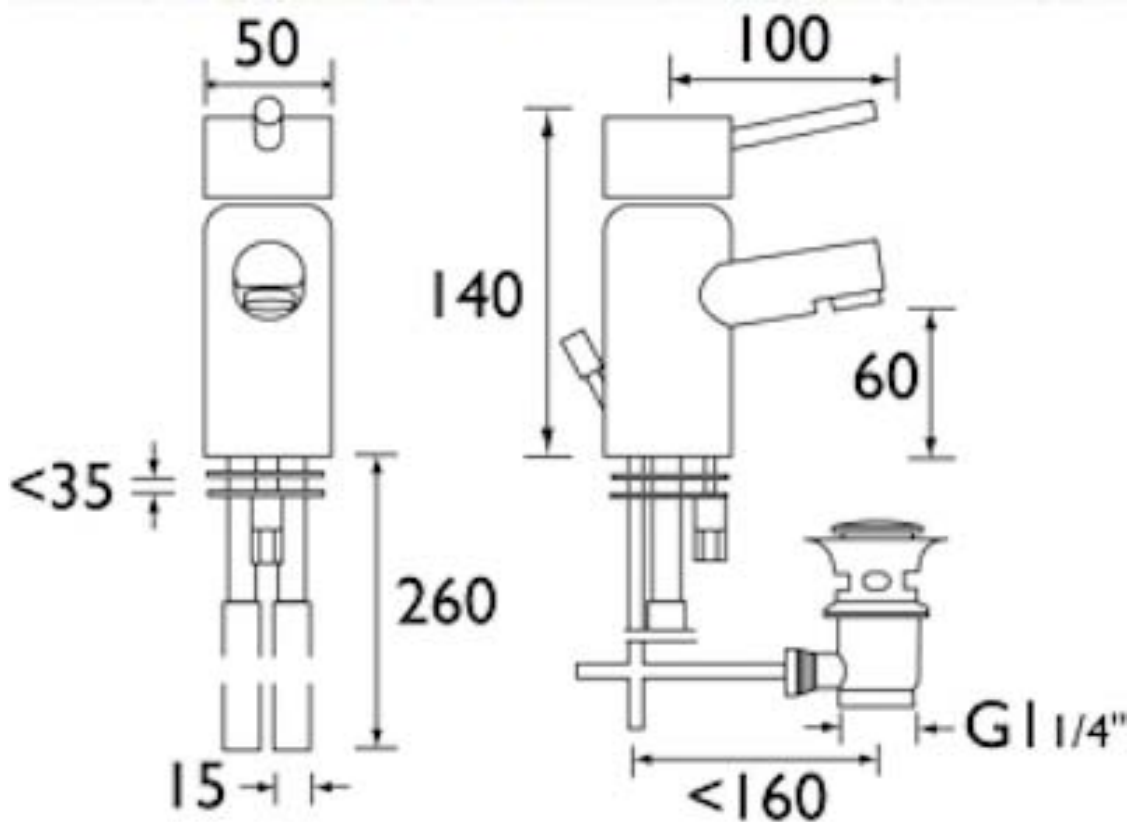

PRICES
Click for more details...
FULL RANGE

Technical Diagram for
Bristan
Prism
BR-PM-BAS

Bathroom Taps & Showers
Bathroom Furniture
Heated Towel Rails

Tel: 0845 22 55 045

Designer Radiators
Radiator Valves
Cast Iron Radiators