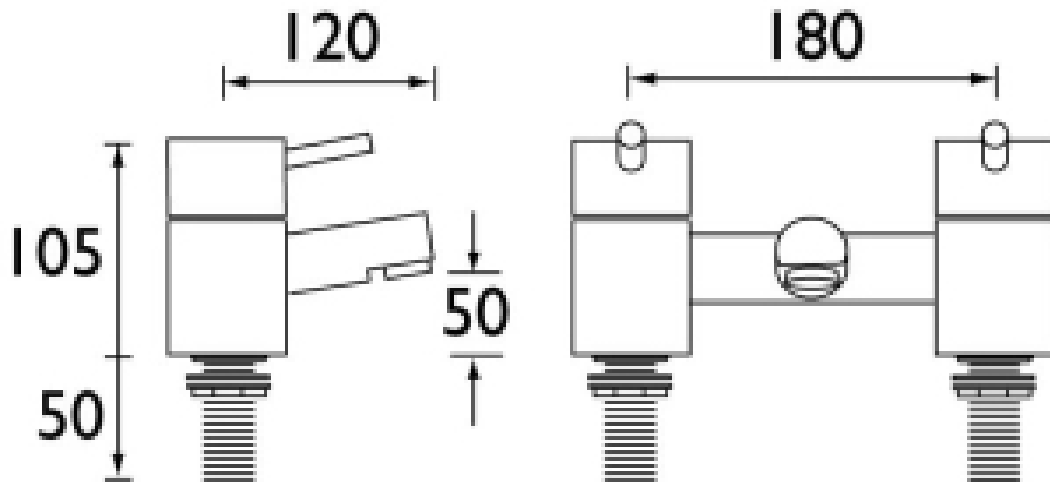

**PRICES**  
Click for more details...  
**FULL RANGE**

Technical Diagram for  
Bristan  
Prism  
BR-PM-BF

Bathroom Taps & Showers  
Bathroom Furniture  
Heated Towel Rails

Tel: 0845 22 55 045

cs@smrBathrooms.co.uk