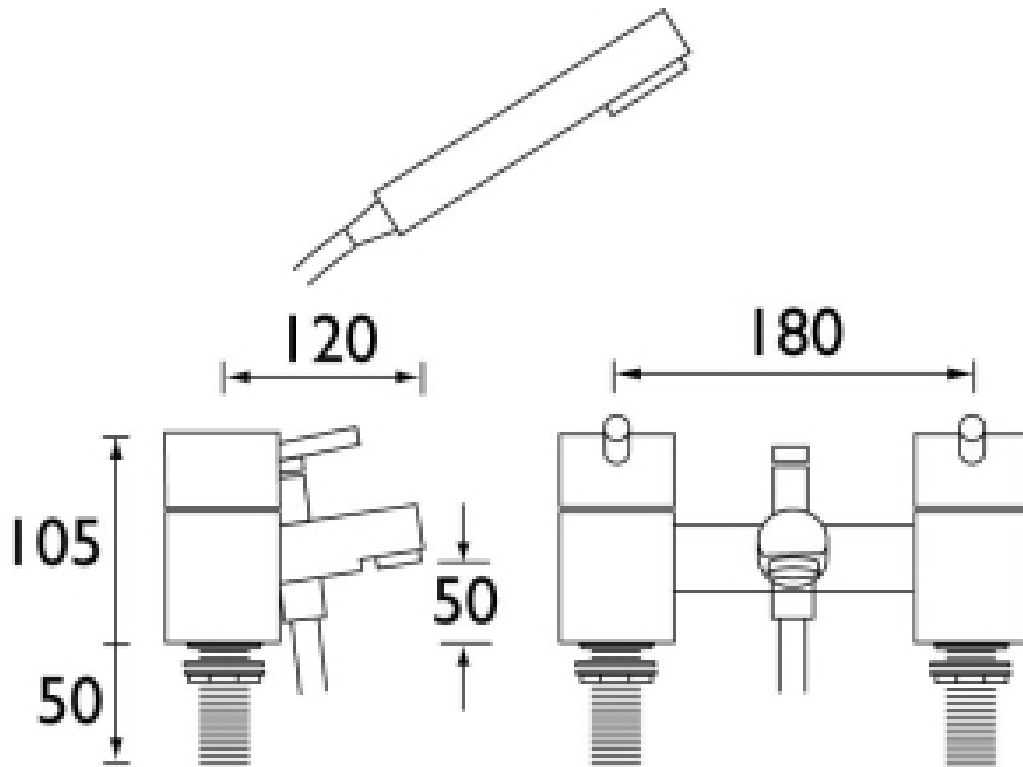

**PRICES**  
Click for more details...  
**FULL RANGE**

Technical Diagram for  
Bristan  
Prism  
BR-PM-BSM

**1750mm HOSE, RUB CLEAN HANDSET  
& WALL BRACKET**

Bathroom Taps & Showers  
Bathroom Furniture  
Heated Towel Rails