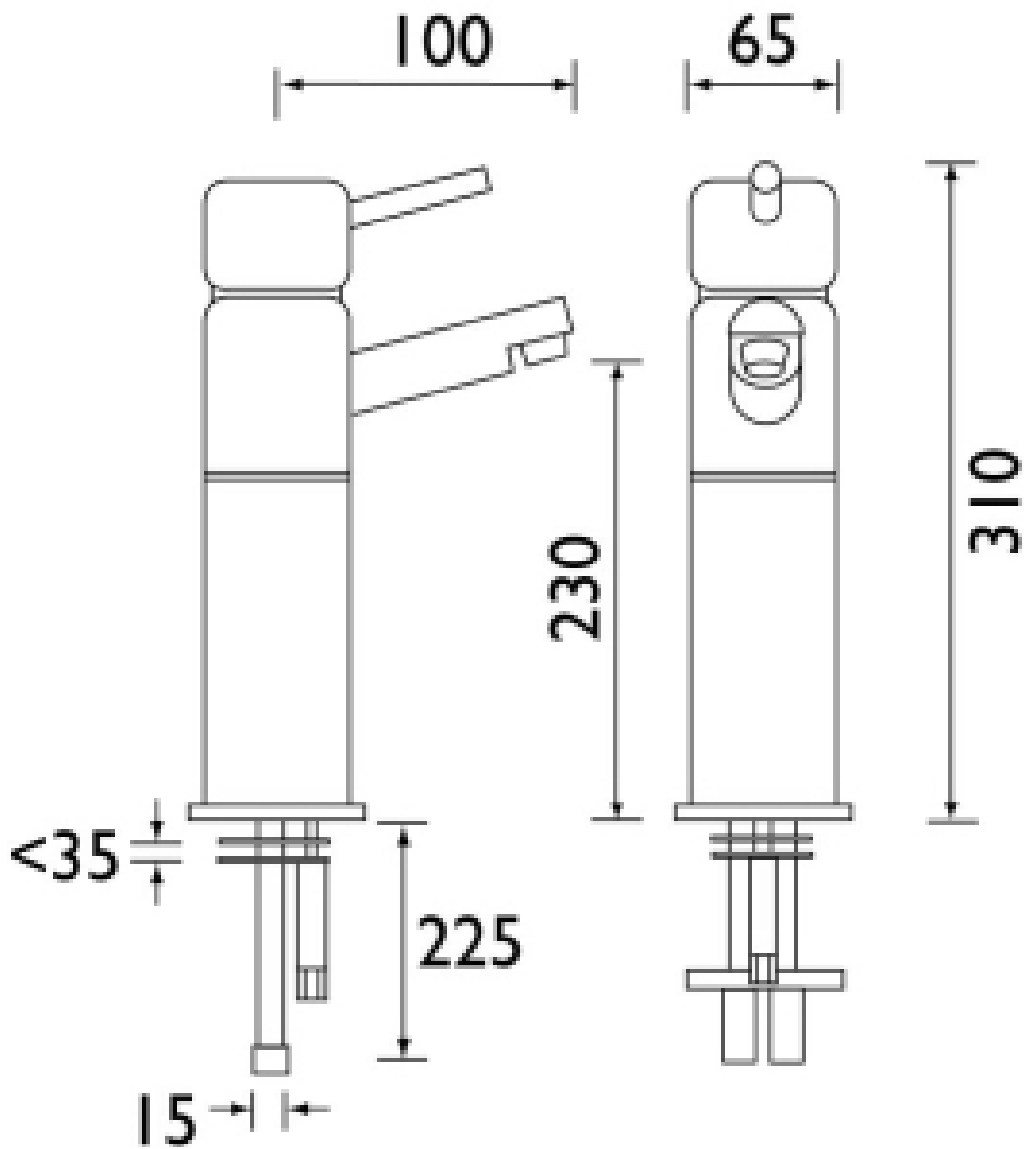

**PRICES**  
Click for more details...  
**FULL RANGE**

Technical Diagram for  
Bristan  
Prism  
**BR-PM-TBAS**

Bathroom Taps & Showers  
Bathroom Furniture  
Heated Towel Rails

Tel: 0845 22 55 045

cs@smrBathrooms.co.uk