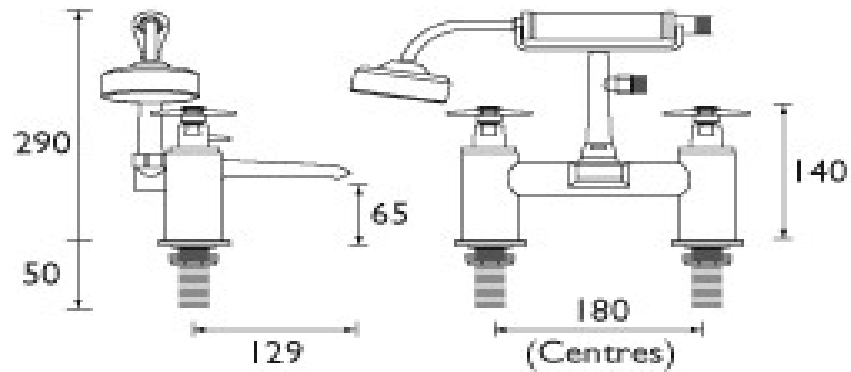

Bristan – Twist – BR-TW-BSM-C

1500mm HOSE, RUB CLEAN
HANDSET & WALL BRACKET