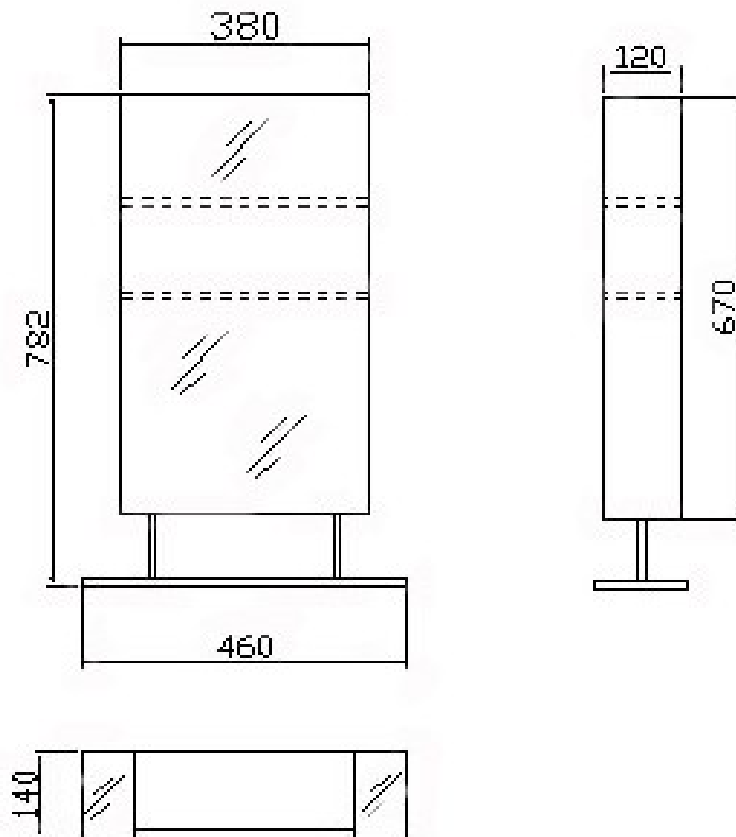

Hudson Reed
LQ315
Baltimore Single Cabinet
Technical Specifications

Contact details below:

LQ315

www.smrBathrooms.co.uk