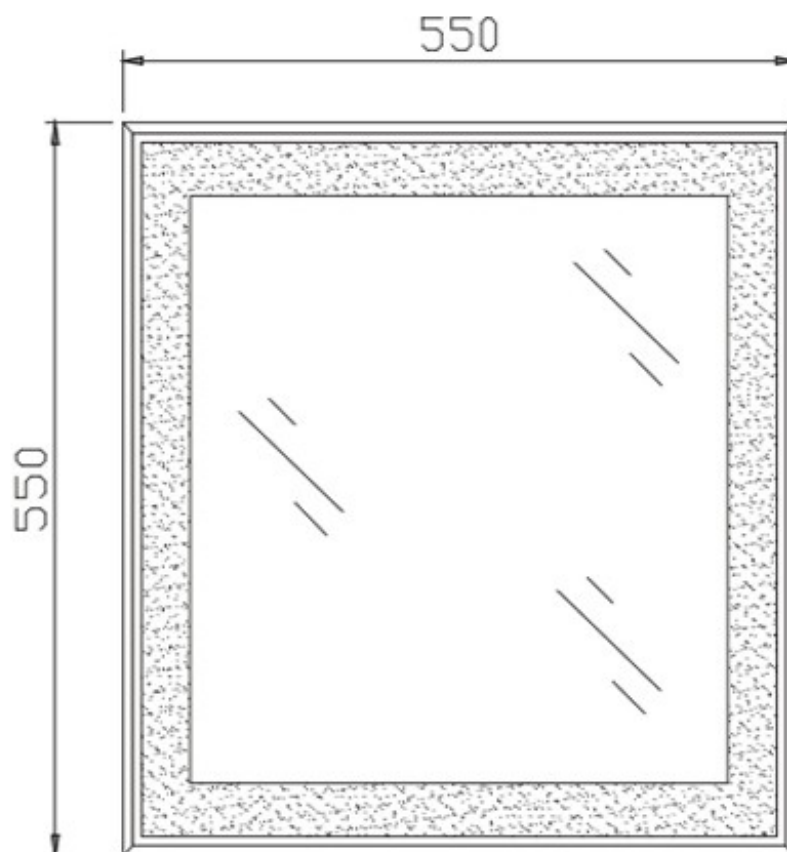

Hudson Reed – Mirror – U-LQ353

LQ353