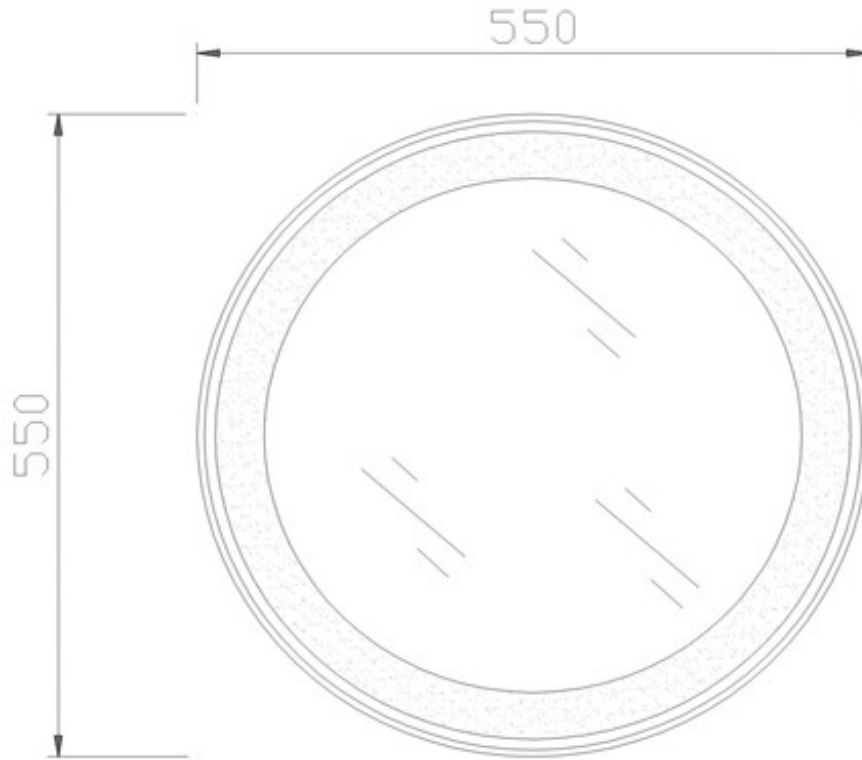

Hudson Reed – Mirror – U-LQ355

LQ355