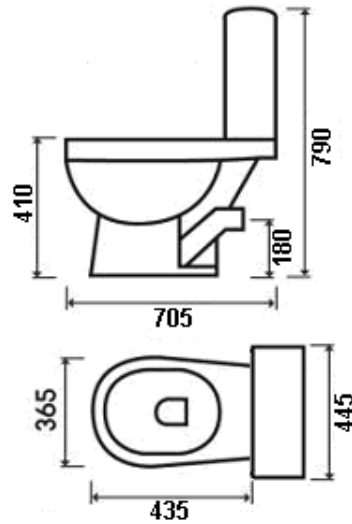

The **Moderna** 4 piece bathrooms suite has a clean contemporary look that would set the standard in any modern bathroom.

The **Moderna** 4 piece bathrooms suite has a clean contemporary look that would set the standard in any modern bathroom.

**Moderna Toilet includes:**

- Pan
- Cistern
- Cistern Fittings
- Seat

**Moderna Toilet includes:**

- 1 Tap Hole Sink
- Pedestal
- Tap not included  
See below for option

**Optional Basin Tap:**

- Single lever mono
- Ceramic disc technology
- Pop up waste included
- Chrome

The **Moderna** 4 piece bathrooms suite has a clean contemporary look that would set the standard in any modern bathroom.

		<p><b>Optional Bath:</b></p> <ul style="list-style-type: none"><li>• 1700mm x 700mm</li><li>• Steel Bath</li><li>• Feet included</li></ul>
		<p><b>Optional Bath Waste:</b></p> <ul style="list-style-type: none"><li>• Pop up bath waste</li><li>• Cable operated</li><li>• Cable 70cm long</li></ul>