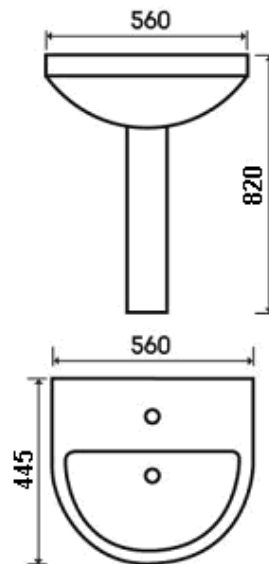

The **Moderna** 4 piece bathrooms suite has a clean contemporary look that would set the standard in any modern bathroom.

The **Moderna** 4 piece bathrooms suite has a clean contemporary look that would set the standard in any modern bathroom.

**Moderna Toilet includes:**

- Pan
- Cistern
- Cistern Fittings
- Seat

**Moderna Toilet includes:**

- 1 Tap Hole Sink
- Pedestal
- Tap not included  
See below for option

**Optional Basin Tap:**

- Single lever mono
- Ceramic disc technology
- Pop up waste included
- Chrome

The **Moderna** 4 piece bathrooms suite has a clean contemporary look that would set the standard in any modern bathroom.

		<p><b>Optional Bath:</b></p> <ul style="list-style-type: none"><li>• 1700mm x 700mm</li><li>• Steel Bath</li><li>• Feet included</li></ul>
		<p><b>Optional Bath Waste:</b></p> <ul style="list-style-type: none"><li>• Pop up bath waste</li><li>• Cable operated</li><li>• Cable 70cm long</li></ul>