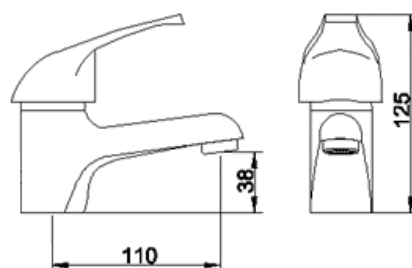

**Moderna Toilet includes:**

- Pan
- Cistern
- Cistern Fittings
- Seat

**Moderna Toilet includes:**

- 1 Tap Hole Sink
- Pedestal
- Tap not included  
See below for option

**Optional Basin Tap:**

- Single lever mono
- Ceramic disc technology
- Pop up waste included
- Chrome

The **Moderna** 4 piece bathrooms suite has a clean contemporary look that would set the standard in any modern bathroom.

		<p><b>Optional Bath:</b></p> <ul style="list-style-type: none"><li>• 1700mm x 700mm</li><li>• Steel Bath</li><li>• Feet included</li></ul>
		<p><b>Optional Bath Waste:</b></p> <ul style="list-style-type: none"><li>• Pop up bath waste</li><li>• Cable operated</li><li>• Cable 70cm long</li></ul>