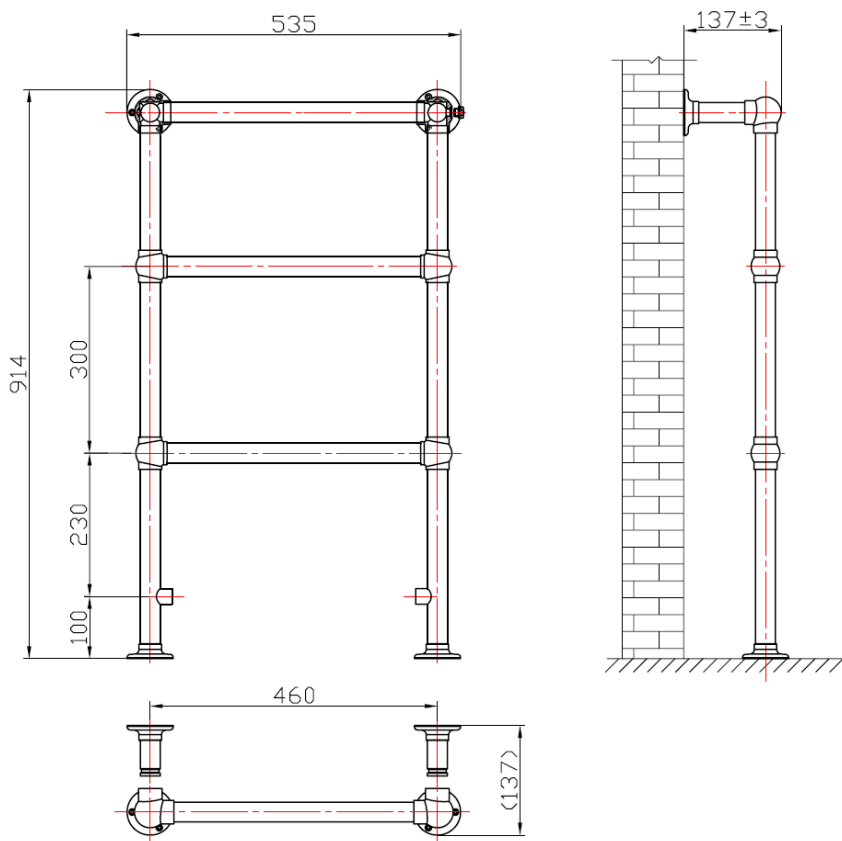

Phoenix

TECHNICAL DATA SHEET

<u>PRODUCT RANGE</u>	Designer radiator
<u>PRODUCT TYPE</u>	ELIZABETH
<u>PRODUCT CODE</u>	RA096
<u>FINISH</u>	Chrome

TECHNICAL LINE DRAWING AND SIZES

ADDITIONAL INFORMATION

(RA096) Floor-standing L914x W535 Watts 164 BTU 560